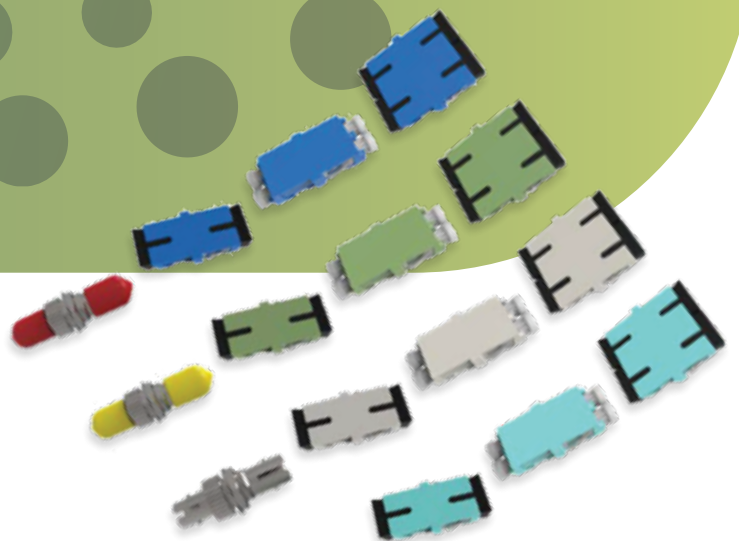

JCS TECHNOLOGIES

Fibre Optic Through Adaptors

FIBRE OPTIC THROUGH ADAPTORS

JCS Technologies range of high quality zirconia sleeve through adaptors includes all the most common types in reduced flange style for easy patch panel integration.

Stock standard U/PC and A/PC with Unibody or two piece design in range of colours. The performance of the adaptors have been carefully designed to meet the toughest Telcordia standards.

All adaptors come with high quality dust caps which can also be purchased separately if requiring extra. Both inner and outer shutter options are available upon request.

ORDERING INFORMATION

ADP-XXX-XX-XXXX

CONNECTOR TYPES

SC - SC SIMPLEX **ST** - ST SIMPLEX
SCD - SC DUPLEX **FC** - FC SIMPLEX
LCD - LC DUPLEX **E2K** - E2000
LCQ - LC QUAD **MTR** - MTRJ

COLOUR CODE

AQ - AQUA **GN** - GREEN
BE - BEIGE **YL** - YELLOW
BU - BLUE **RD** - RED

PACK SIZE

6PK - 6 PACK
12PK - 12 PACK

EXAMPLE: LC DUPLEX AQUA - 6 PACK = ADP-LCD-AQ-6PK

SC/LCD CLEAR SHUTTERS

ADP-SC-LCD-CLEAR-SH

JCS Technologies stocks a clip on clear outer shutter that can be used on both SC Simplex and LC Duplex adaptors. Simply clip onto adaptors for complete eye safety.